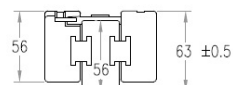

24.02.549-1

Units	Box	Carton	HS Code	Barcode
Pair	1	3	9403910090	

5704866087308

#24.02.549-1

Closed Lengths : 685mm ±1mm
Wing Size : 683mm ±1mm
Central Space For Extra Leaves : 650mm ±5mm

DETAIL B

SISO A/S

Mileparken 11
DK-2740 Skovlunde
Denmark
VAT: DK 24786013