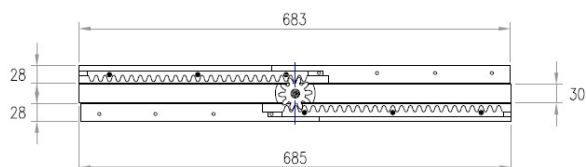

PRODUCT SHEET

Description:

Wooden Slide Split 685/650, W/Steel Worm Gear, Durian Wood Closed Length:685mm, Wing Length:683mm, Extended Length:, 1340mm, Opening:650mm, For center column tables

Item number:

24.02.549-1

Units	Box	Carton	HS Code	Barcode
Pair	1	3	9403910090	

5704866087308

#24.02.549-1

Closed Lengths : 685mm ±1mm
Wing Size : 683mm ±1mm
Central Space For Extra Leaves : 650mm ±5mm

DETAIL B

SISO A/S

Mileparken 11
DK-2740 Skovlunde
Denmark
VAT: DK 24786013