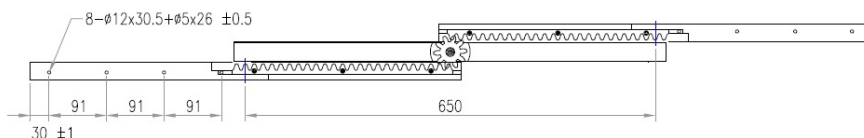

PRODUCT SHEET

Description:

Wooden Slide Split 685/650, W/Steel Worm Gear, Durian Wood Closed Length:685mm, Wing Length:683mm, Extended Length:, 1340mm, Opening:650mm, For center column tables

Item number:

24.02.549-1

Units	Box	Carton	HS Code	Barcode
Pair	1	3	9403910090	

5704866087308

#24.02.549-1

Closed Lengths : 685mm ±1mm
Wing Size : 683mm ±1mm
Central Space For Extra Leaves : 650mm ±5mm

DETAIL B

SISO A/S

Mileparken 11
DK-2740 Skovlunde
Denmark
VAT: DK 24786013